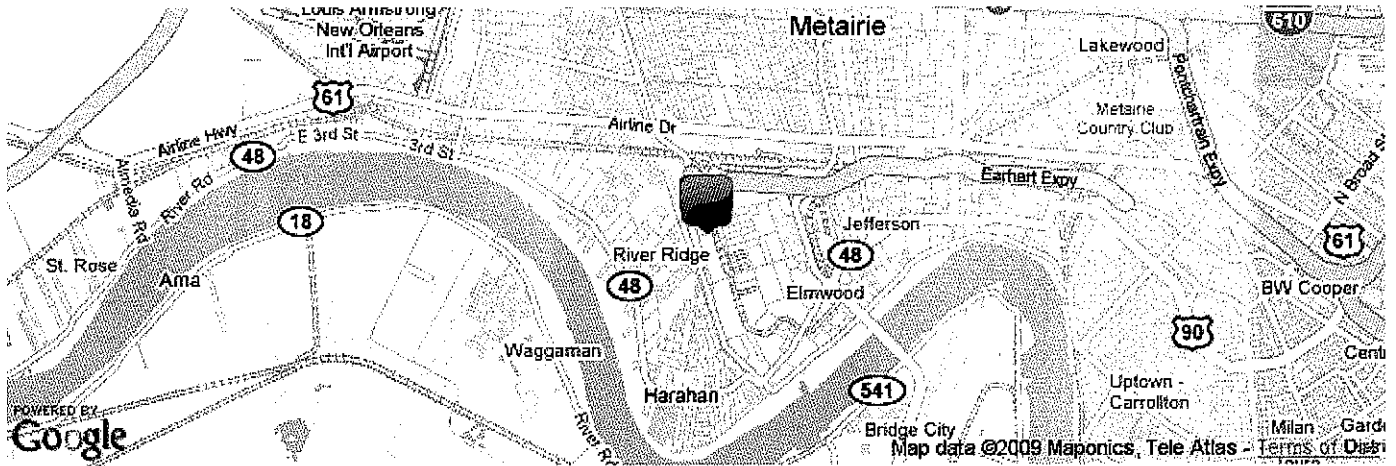

Property Images

Recept