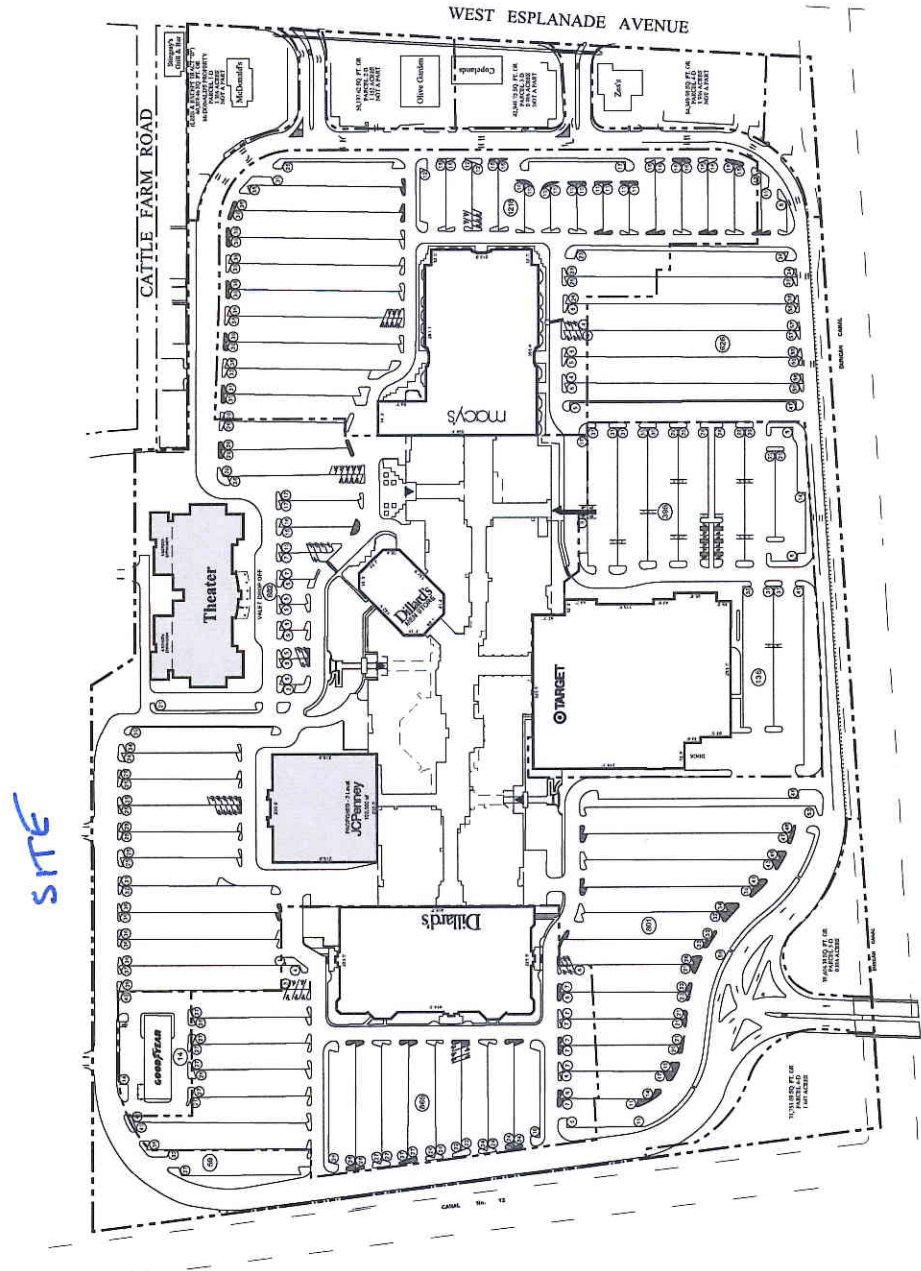

Project Data

DILLARDS	177,640
DILLARDS MEN STORE	46,600
MACY'S	235,518
TARGET	288,000
Total Department Store GLA	688,358
Level 01	187,209
Level 02	101,142
Total Small Shops GLA	355,574
Total GLA	954,972
TOTAL PARKING SPACES: 5544	
SPACE/1000 SF OF GLA: 5.88	

Proposed

New Construction	100,000
JCPENNEY	60,112
THEATRE	160,112
Total New Construction GLA	160,112
Total GLA	1,115,024
TOTAL PARKING SPACES: 4985	
SPACE/1000 SF OF GLA: 4.46	

Modified: August 12, 2010

Development Site Plan

0 125 250 DP23-1

The Esplanade
1401 West Esplanade
Kenner, LA 70065
CORP # 5247

SIMON®