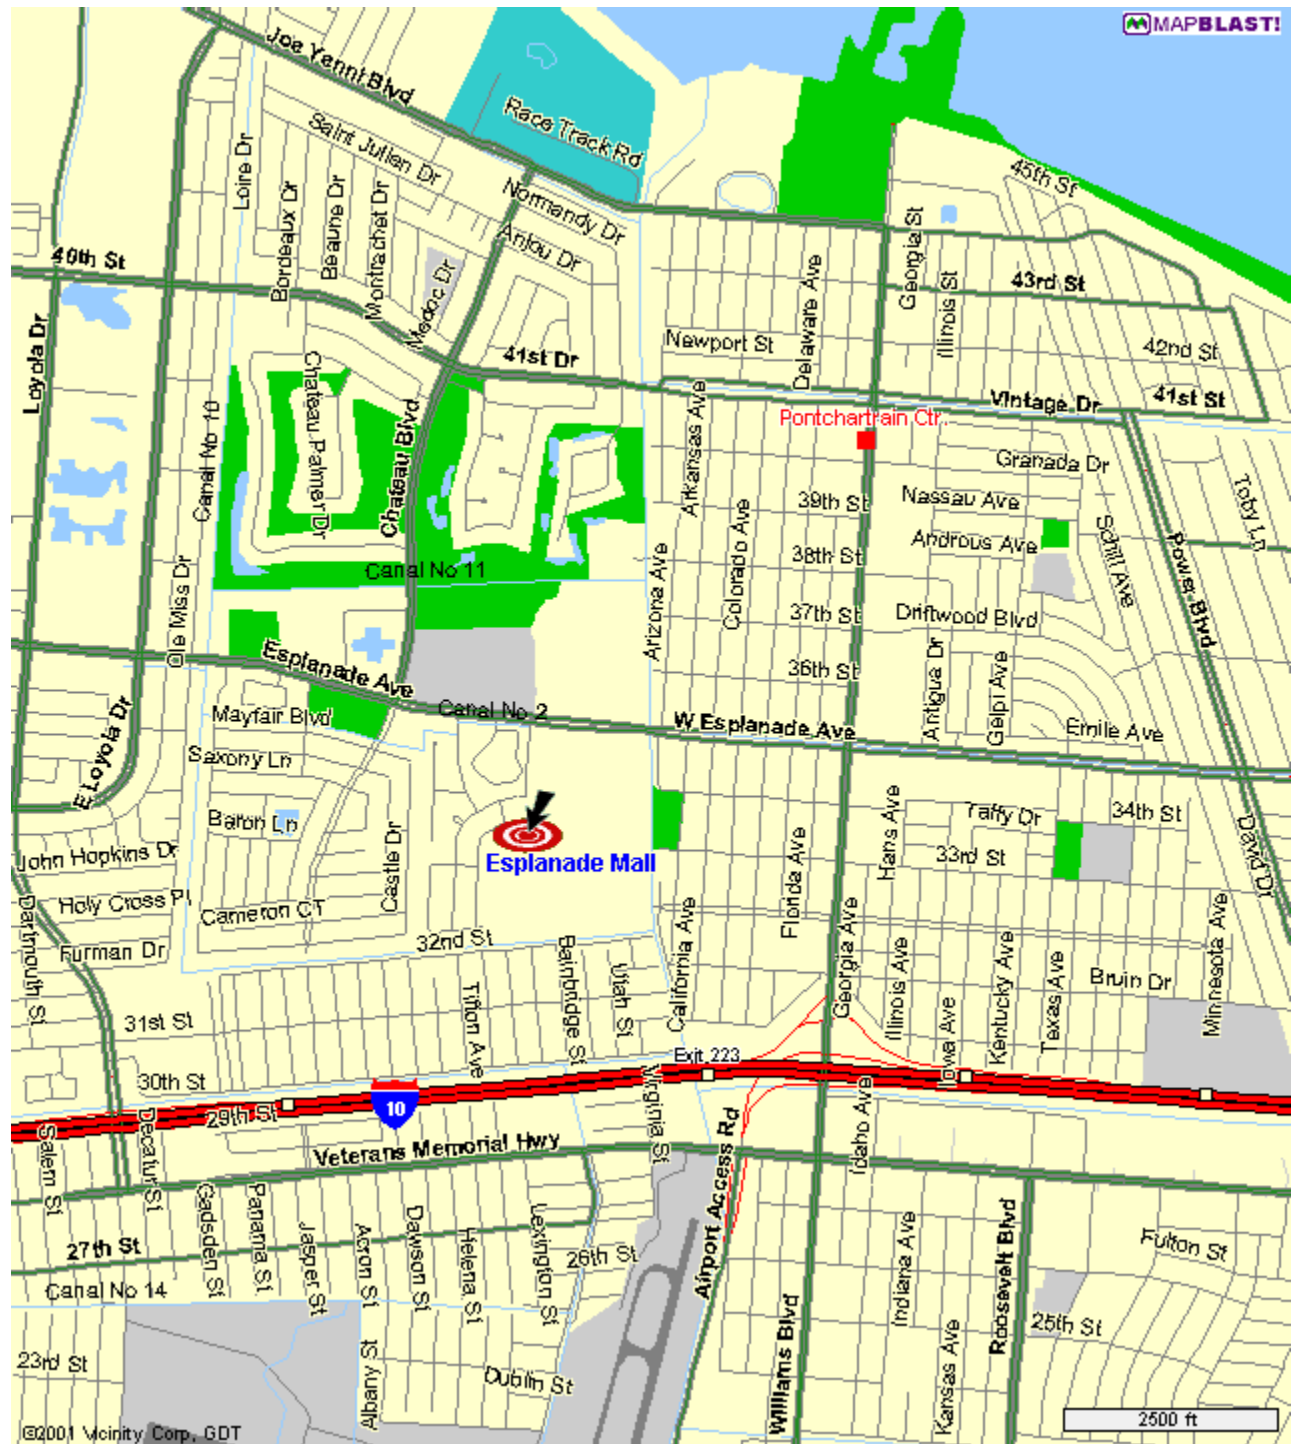

The information above has been obtained from sources believed reliable. While we do not doubt its accuracy we have not verified it and make no guarantee, warranty or representation about it. It is your responsibility to independently confirm its accuracy and completeness. Any projections, opinions, assumptions, or estimates used are for example only and do not represent the current or future performance of the property. The value of this transaction to you depends on tax and other factors which should be evaluated by your tax, financial and legal advisors. You and your advisors should conduct a careful, independent investigation of the property to determine to your satisfaction the suitability of the property for your needs. APRIL 2011