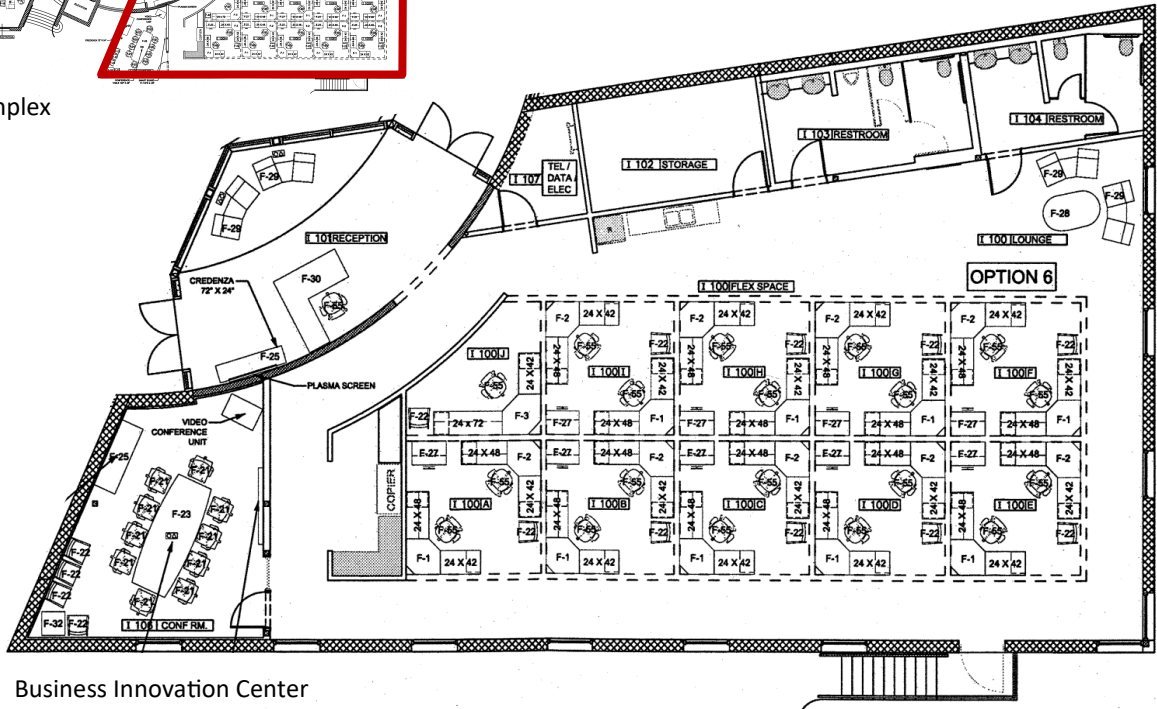

Business Innovation Center

Churchill Technology & Business Park

This suite is located in Churchill Technology & Business Park, which recently adopted a master plan for development. The park is located on a 480-acre stretch of land on the West Bank of Jefferson Parish. It is currently home to JEDCO, JEDCO's Conference Center, Delgado Community College River City Site and Advanced Manufacturing Center, and Patrick F. Taylor Science and Technology Academy. For more information or a complete copy of the plan, please visit churchilltechpark.org.

JEDCO

The Jefferson Parish Economic Development Commission (JEDCO) is the economic development organization for the parish with the main objective of attracting, growing, and creating new business in the area. JEDCO's mission is to proactively influence the economy through the retention and creation of quality jobs, entrepreneurship, and investment in Jefferson Parish. Located in the growing Churchill Technology & Business Park, JEDCO is home to a business incubator for early-stage ventures and it also operates a state-of-the-art Conference Center. For more information, visit www.jedco.org.