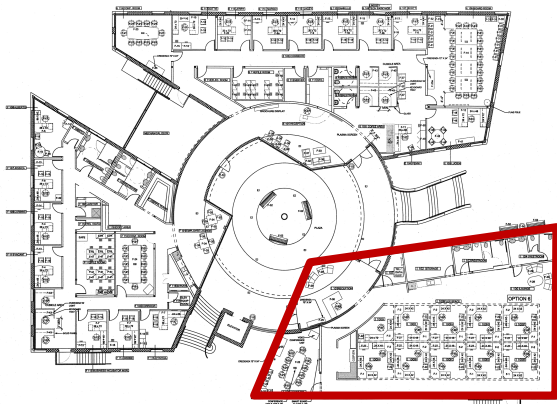

JEDCO Complex