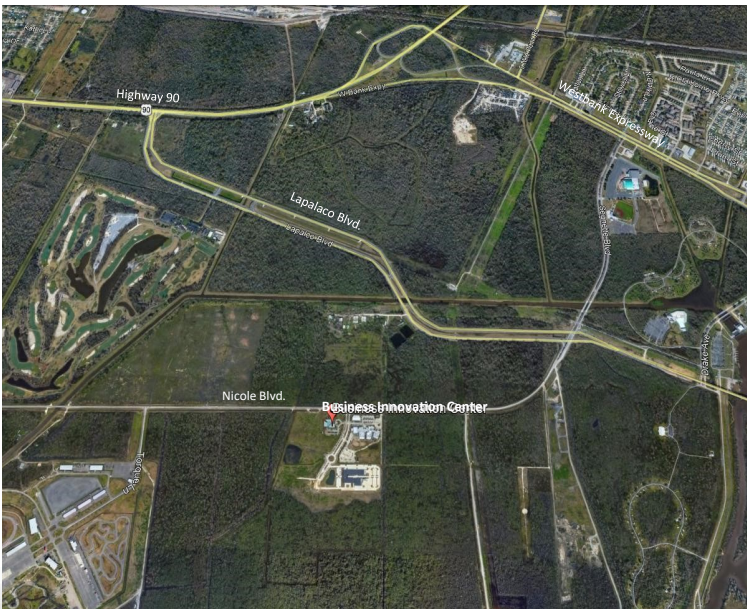

OFFICE SUITE AVAILABLE FOR LEASE

700 Churchill Parkway | Avondale, LA 70094

The JEDCO Business Innovation Center offers 4,369 sq. ft. of high-quality office space in a prime location within Churchill Technology & Business Park. This suite includes 10 fully furnished offices, reception area, conference room including an interactive Smartboard, as well as 24/7 building access. The space is equipped with a modular wall system that allows for easily reconfigurable personalization.

Premier Technology Park Location

- Located in Churchill Technology & Business Park, home the Patrick F. Taylor Science and Technology Academy and Delgado RiverCity Campus
- Natural light and modern layout make this a fantastic opportunity for most business types
- Adjacent to the NOLA Motorsports and TPC of Louisiana with quick access to New Orleans Airport and downtown New Orleans, 5 minutes to the Huey P. Long Bridge and Elmwood
- Includes private kitchenette, restrooms and conference room with adjacent ample parking
- Secure complex with access via swipe cards; entire complex under video surveillance
- Backup generator provides electricity to complex up to 30 days

This suite is located in Churchill Technology & Business Park, which recently adopted a master plan for development. The park is located on a 480-acre stretch of land on the West Bank of Jefferson Parish. It is currently home to JEDCO, JEDCO's Conference Center, Delgado Community College River City Site and Advanced Manufacturing Center, and Patrick F. Taylor Science and Technology Academy. For more information or a complete copy of the plan, please visit churchilltechpark.org.